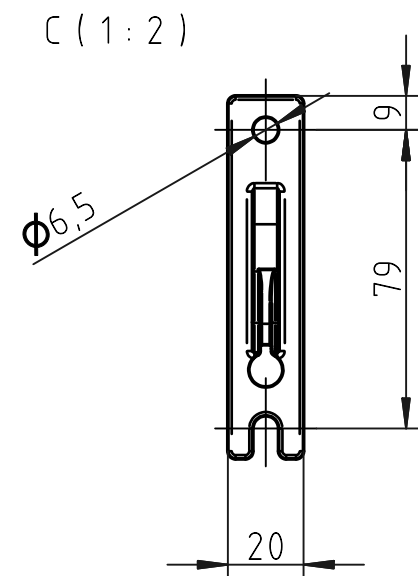

Designer CS	Drawn CS	Approved	Weight 5,3 kg		Date 2014-05-14	Replaces
Hunter Douglas Hunter Douglas Scandinavia AB		Description Drop arm awning		Scale 1:10	Sheet 1 / 1	
		Article number DA32		Drawing number DA32	Rev. 1	