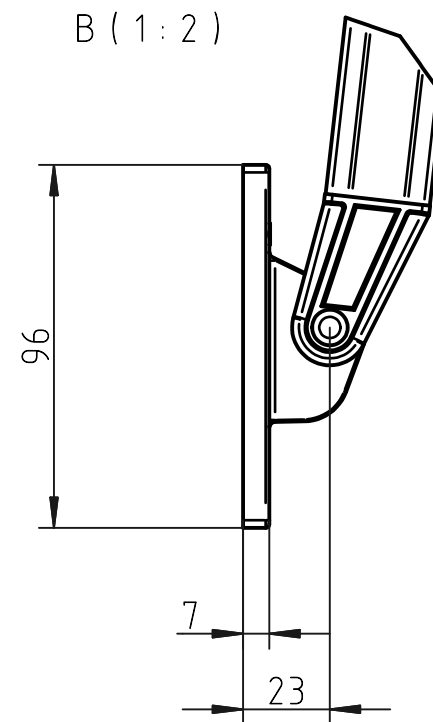

Designer CS	Drawn CS	Approved	Weight 5,3 kg		Date 2014-05-14	Replaces
Hunter Douglas Hunter Douglas Scandinavia AB		Description Drop arm awning		Scale 1:10	Sheet 1 / 1	
		Article number DA32		Drawing number DA32	Rev. 1	