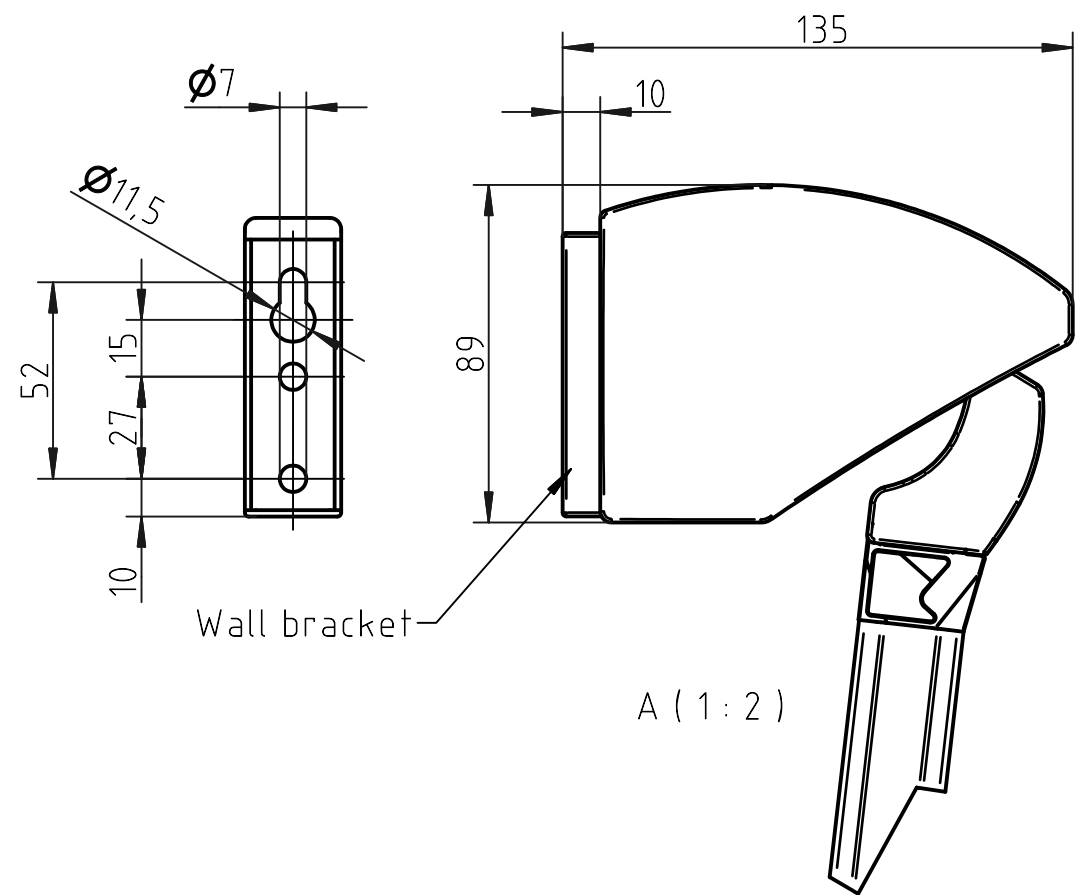

Designer CS	Drawn CS	Approved	Weight 5,3 kg		Date 2014-05-14	Replaces
Hunter Douglas Hunter Douglas Scandinavia AB		Description Drop arm awning		Scale 1:10	Sheet 1 / 1	
		Article number DA32		Drawing number DA32	Rev. 1	