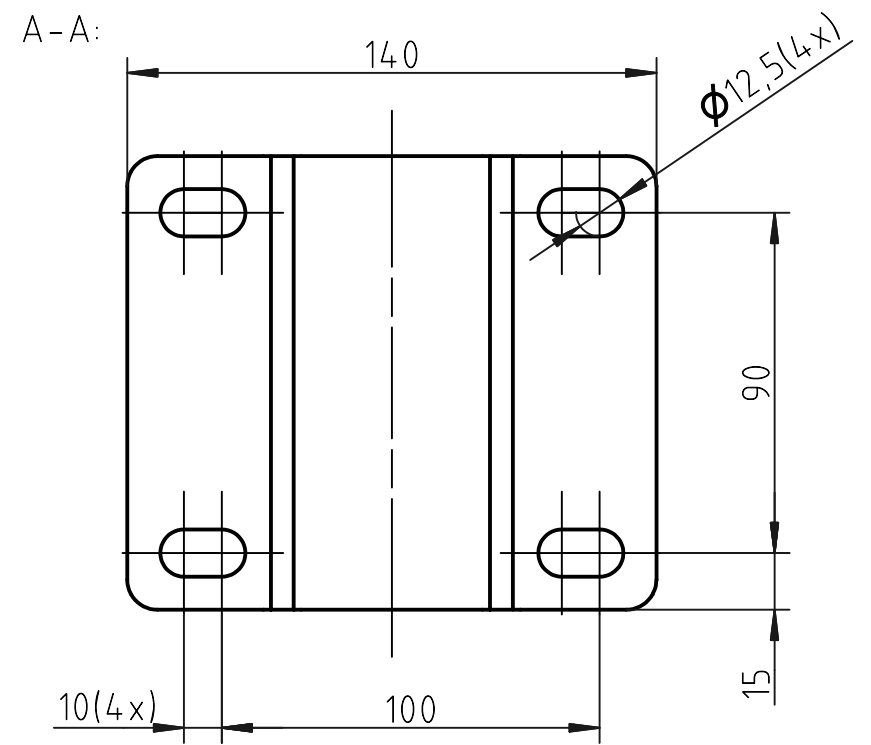

Designer CS	Drawn CS	Approved	Weight 0,0 kg		Date 2014-06-05	Replaces
<b>Hunter Douglas</b> Hunter Douglas Scandinavia AB		Description Folding arm awning			Scale 1:2	Sheet 1 / 1
		Article number FA64 2m wide			Drawing number FA64	Rev. 1