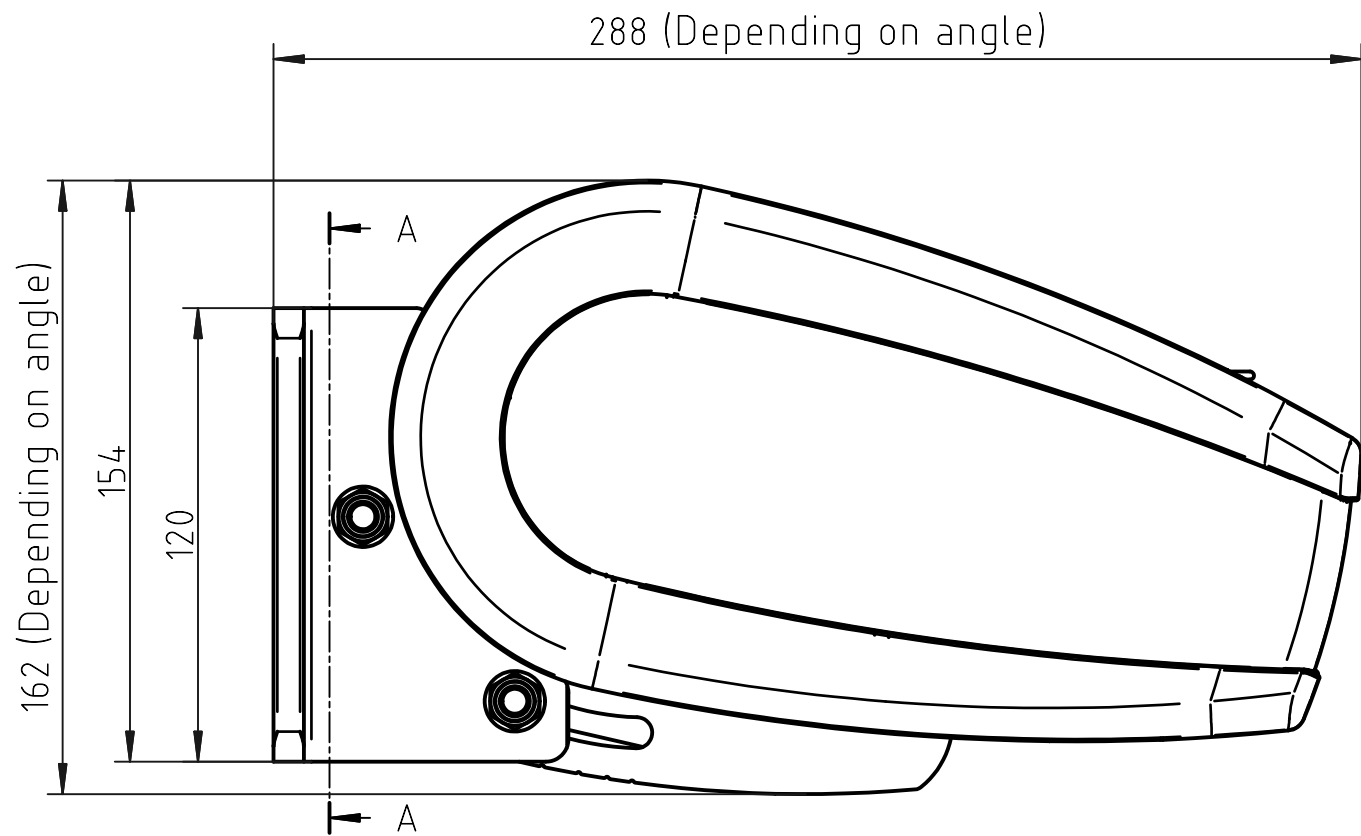

Designer CS	Drawn CS	Approved	Weight 0,0 kg		Date 2014-06-05	Replaces
<b>Hunter Douglas</b> Hunter Douglas Scandinavia AB		Description Folding arm awning			Scale 1:2	Sheet 1 / 1
		Article number FA64 2m wide			Drawing number FA64	Rev. 1