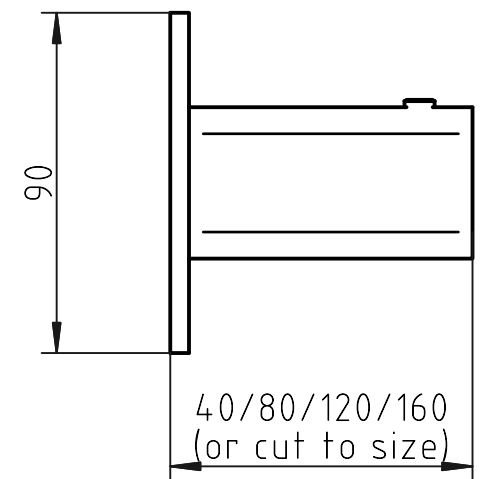

Wall bracket (1:2)

Designer CS	Drawn CS	Approved	Weight 0,0 kg		Date 2014-10-20	Replaces
HunterDouglas Hunter Douglas Scandinavia AB		Description Markisolette awning			Scale 1:10	Sheet 1 / 1
		Article number MT74			Drawing number MT74	Rev.