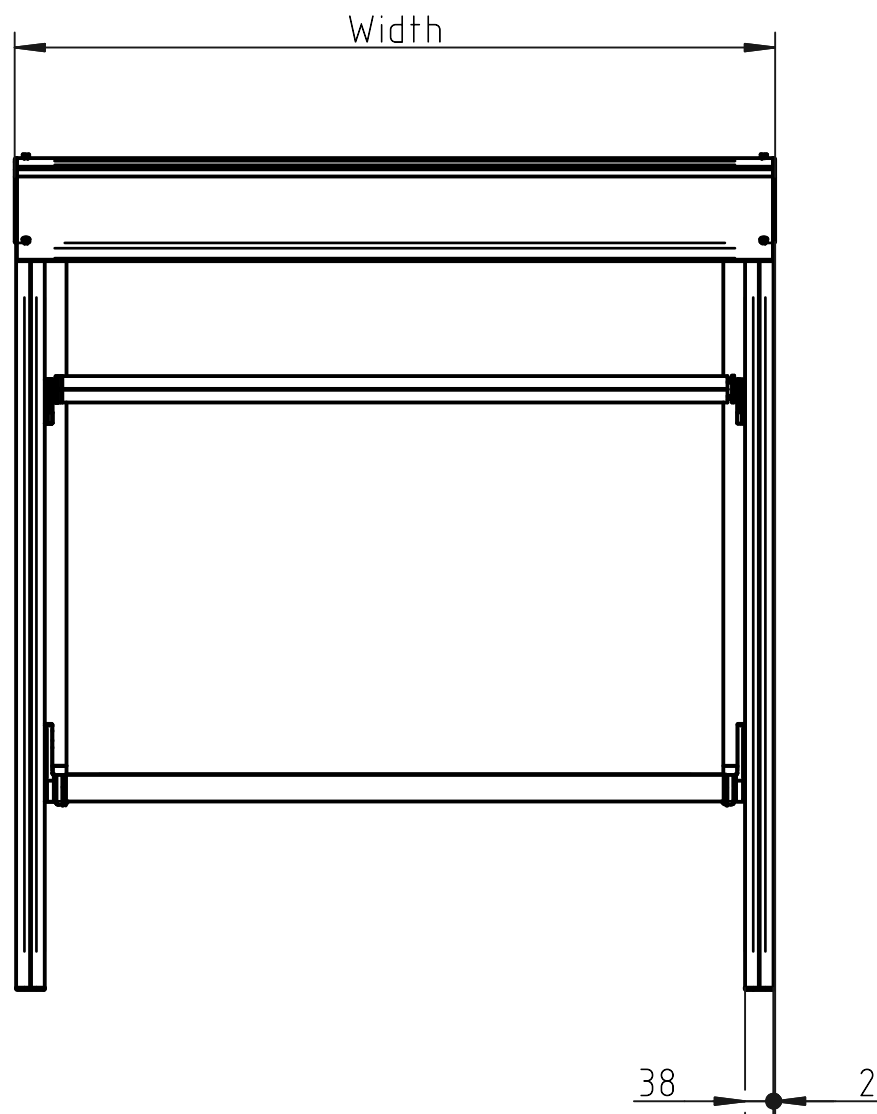

Wall bracket (1:2)

Designer CS	Drawn CS	Approved	Weight 0,0 kg		Date 2014-10-20	Replaces
HunterDouglas Hunter Douglas Scandinavia AB		Description Markisolette awning			Scale 1:10	Sheet 1 / 1
		Article number MT74			Drawing number MT74	Rev.