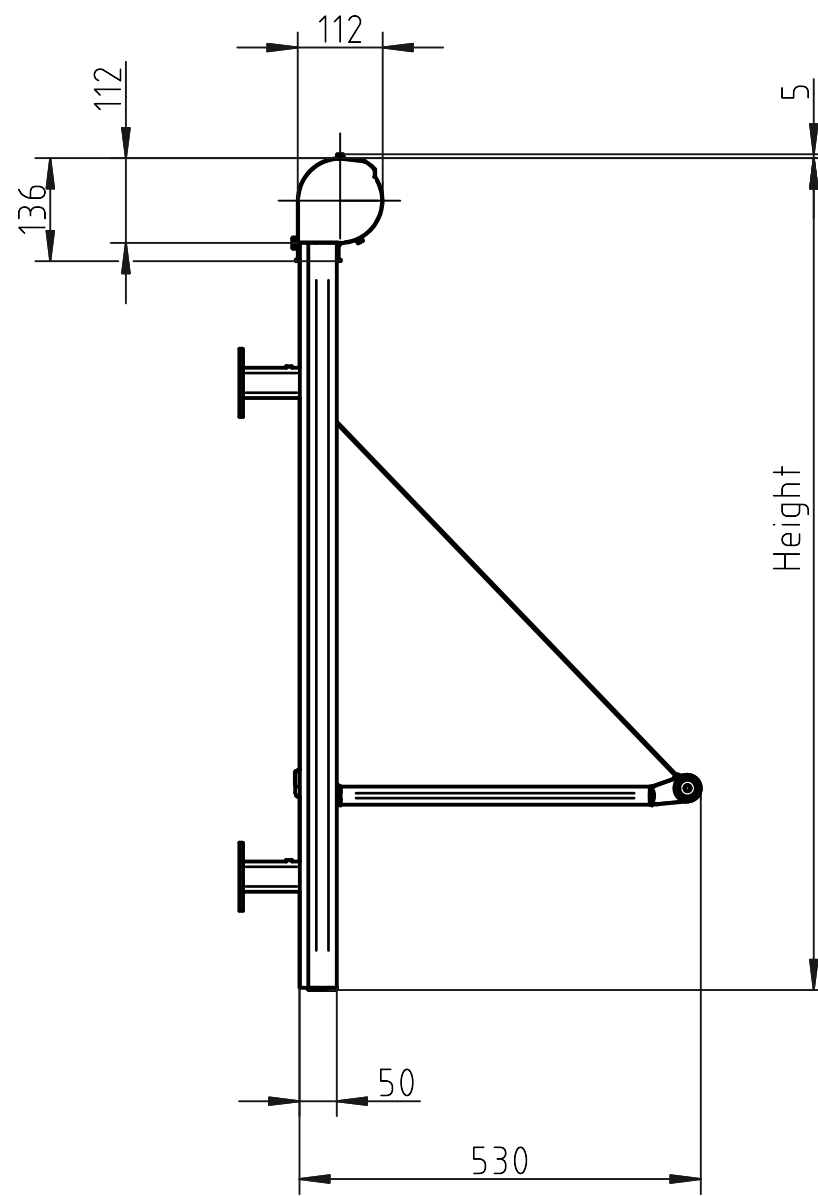

Wall bracket (1:2)

Designer CS	Drawn CS	Approved	Weight 0,0 kg		Date 2014-10-20	Replaces
HunterDouglas Hunter Douglas Scandinavia AB		Description Markisolette awning			Scale 1:10	Sheet 1 / 1
		Article number MT74			Drawing number MT74	Rev.