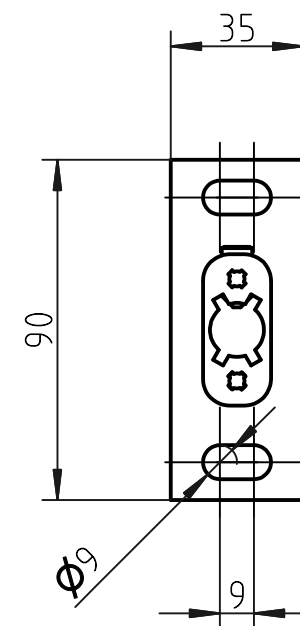

Wall bracket (1:2)

Designer CS	Drawn CS	Approved	Weight 0,0 kg		Date 2014-10-20	Replaces
HunterDouglas Hunter Douglas Scandinavia AB		Description Markisolette awning			Scale 1:10	Sheet 1 / 1
		Article number MT74			Drawing number MT74	Rev.